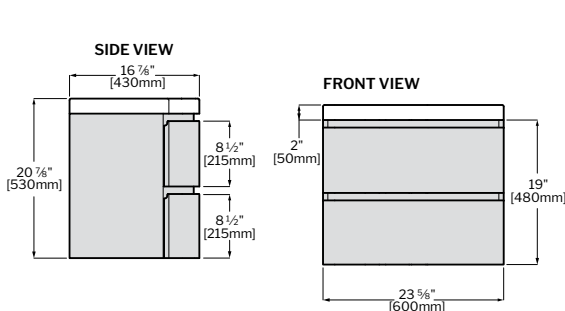

APOGEE VANITY

MODEL	SIZE	COLOR	FAUCET	PRICE
LVAP24L-W	23 5/8"W x 16 7/8"D x 20 7/8"H	White	LEFT SIDE	$1,152
LVAP24L-B	23 5/8"W x 16 7/8"D x 20 7/8"H	Brown	LEFT SIDE	$1,190
*LVAP24R-W NEW!	23 5/8"W x 16 7/8"D x 20 7/8"H	White	RIGHT SIDE	$1,152
*LVAP24R-B	23 5/8"W x 16 7/8"D x 20 7/8"H	Brown	RIGHT SIDE	$1,190

*Coming soon

Tolerance on dimensions: ± 1/4" (6mm)