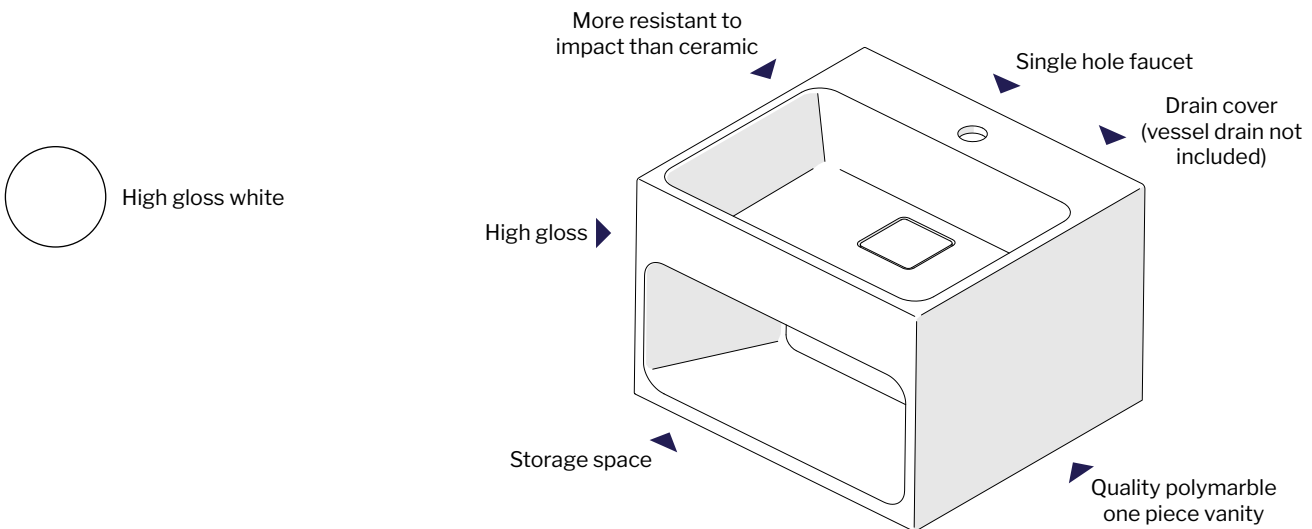

MERIDIAN PETITE.....2-3

MERIDIAN GRANDE.....2-3

TIDE PETITE.....4-5

TIDE GRANDE.....4-5

CELESTIAL6-7

APOGEE.....8-9

RADIUS 10-11

FINISH SAMPLES 12

MERIDIAN VANITY

| MODEL | | SIZE | COLOR | PRICE |
|-----------------|----------|--------------------------------|-------|-------|
| MERIDIAN PETITE | LVME18-W | 17 3/4"W x 15 3/4"D x 11 3/4"H | White | \$546 |
| MERIDIAN GRANDE | LVME26-W | 25 5/8"W x 15 3/4"D x 11 3/4"H | White | \$654 |

| MODEL | SIZE | COLOR | FAUCET | PRICE |
|------------------------|--------------------------------|-------|------------|---------|
| LVAP24L-W | 23 5/8"W x 16 7/8"D x 20 7/8"H | White | LEFT SIDE | \$1,152 |
| LVAP24L-B | 23 5/8"W x 16 7/8"D x 20 7/8"H | Brown | LEFT SIDE | \$1,190 |
| *LVAP24R-W NEW! | 23 5/8"W x 16 7/8"D x 20 7/8"H | White | RIGHT SIDE | \$1,152 |
| *LVAP24R-B | 23 5/8"W x 16 7/8"D x 20 7/8"H | Brown | RIGHT SIDE | \$1,190 |