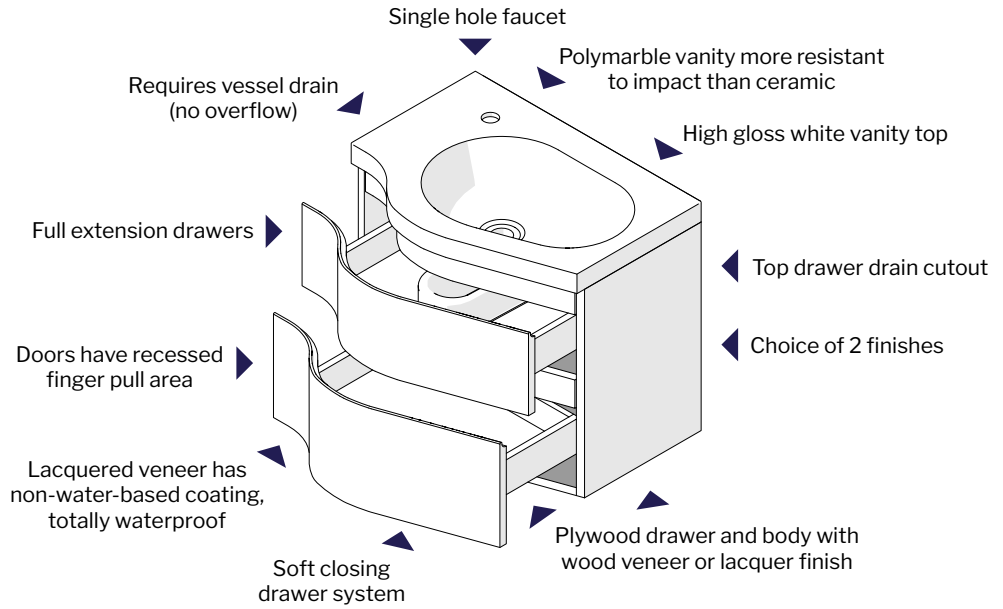

APOGEE VANITY

MODEL	SIZE	COLOR	FAUCET	PRICE
LVAP24L-W	23 5/8"W x 16 7/8"D x 20 7/8"H	White	LEFT SIDE	$1,152
LVAP24L-B	23 5/8"W x 16 7/8"D x 20 7/8"H	Brown	LEFT SIDE	$1,190
*LVAP24R-W NEW!	23 5/8"W x 16 7/8"D x 20 7/8"H	White	RIGHT SIDE	$1,152
*LVAP24R-B	23 5/8"W x 16 7/8"D x 20 7/8"H	Brown	RIGHT SIDE	$1,190

*Coming soon

Tolerance on dimensions: ± 1/4" (6mm)