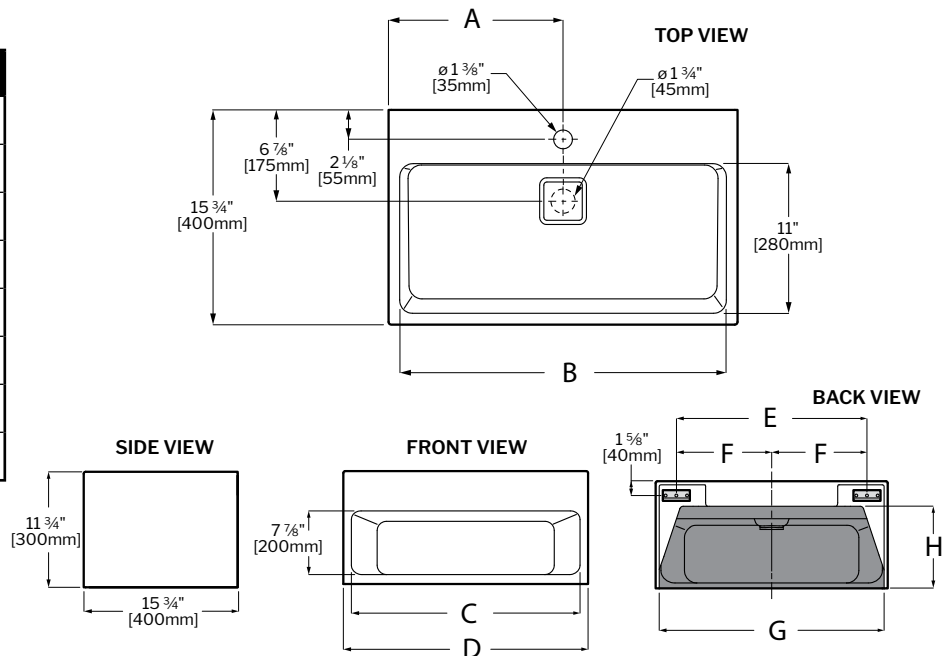

MERIDIAN VANITY

| MODEL | | SIZE | COLOR | PRICE |
|-----------------|----------|--------------------------------|-------|-------|
| MERIDIAN PETITE | LVME18-W | 17 3/4"W x 15 3/4"D x 11 3/4"H | White | \$546 |
| MERIDIAN GRANDE | LVME26-W | 25 5/8"W x 15 3/4"D x 11 3/4"H | White | \$654 |

| | LVME18 | LVME26 |
|---|-----------------|-----------------|
| A | 8 7/8" [225MM] | 12 3/4" [325MM] |
| B | 16 1/8" [410MM] | 24" [610MM] |
| C | 16 1/8" [410MM] | 24" [610MM] |
| D | 17 3/4" [450MM] | 25 5/8" [650MM] |
| E | 12 5/8" [320MM] | 20 1/2" [520MM] |
| F | 6 5/16" [160MM] | 10 1/4" [260MM] |
| G | 16 7/8" [430MM] | 24 3/4" [630MM] |
| H | 11" [280MM] | 9" [230MM] |

| MODEL | SIZE | COLOR | PRICE |
|----------|--------------------------------|-------|---------|
| LVCE26-W | 25 5/8"W x 19 1/4"D x 19 7/8"H | White | \$1,078 |
| LVCE26-B | 25 5/8"W x 19 1/4"D x 19 7/8"H | Brown | \$1,130 |

| MODEL | SIZE | COLOR | FAUCET | PRICE |
|------------------------|--------------------------------|-------|------------|---------|
| LVAP24L-W | 23 5/8"W x 16 7/8"D x 20 7/8"H | White | LEFT SIDE | \$1,152 |
| LVAP24L-B | 23 5/8"W x 16 7/8"D x 20 7/8"H | Brown | LEFT SIDE | \$1,190 |
| *LVAP24R-W NEW! | 23 5/8"W x 16 7/8"D x 20 7/8"H | White | RIGHT SIDE | \$1,152 |
| *LVAP24R-B | 23 5/8"W x 16 7/8"D x 20 7/8"H | Brown | RIGHT SIDE | \$1,190 |