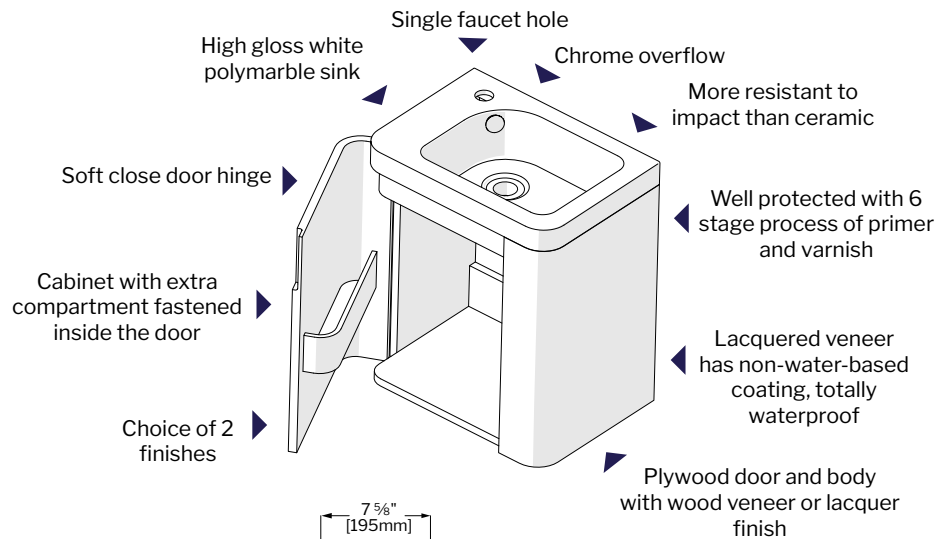

TIDE VANITY

MODEL		SIZE	COLOR	PRICE
TIDE PETITE	LVTI18-W	17 3/4" W x 12 5/8" D x 20 7/8" H	White	$768
	LVTI18-B	17 3/4" W x 12 5/8" D x 20 7/8" H	Brown	$810
TIDE GRANDE	LVTI24-W	23 5/8" W x 15 3/4" D x 20 7/8" H	White	$878
	LVTI24-B	23 5/8" W x 15 3/4" D x 20 7/8" H	Brown	$920

	LVTI18	LVTI24
A	12 5/8" [320MM]	15 3/4" [400MM]
B	9 5/8" [245MM]	11 3/4" [300MM]
C	12" [310MM]	17 3/4" [450MM]
D	17 3/4" [450MM]	23 5/8" [600MM]
E	12 5/8" [320MM]	15 3/4" [400MM]
F	18 7/8" [480MM]	19" [480MM]
G	12 3/8" [315MM]	15 1/2" [395MM]
H	13 3/8" [340MM]	16 3/8" [415MM]
I	17 1/2" [445MM]	23 3/8" [595MM]
J	13" [330MM]	13 1/2" [344MM]
K	13 1/8" [330MM]	7 7/8" [200MM]
L	16 1/8" [410MM]	22" [560MM]

Tolerance on dimensions: ± 1/4" (6mm)