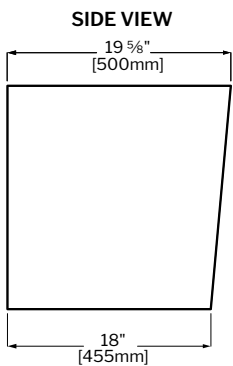

RADIUS VANITY

MODEL	SIZE	COLOR	PRICE
LVRA24-W	23"W x 19 5/8"D x 20"H	White	$1,402
LVRA24-B	23"W x 19 5/8"D x 20"H	Brown	$1,430