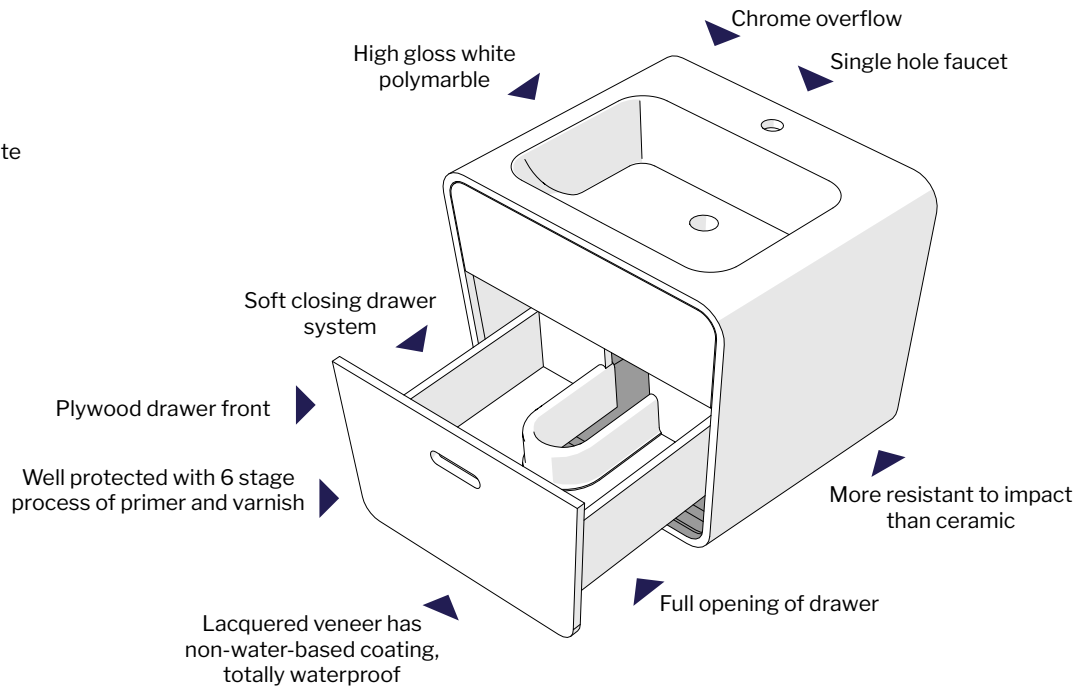

RADIUS VANITY

MODEL	SIZE	COLOR	PRICE
LVRA24-W	23"W x 19 5/8"D x 20"H	White	$1,402
LVRA24-B	23"W x 19 5/8"D x 20"H	Brown	$1,430