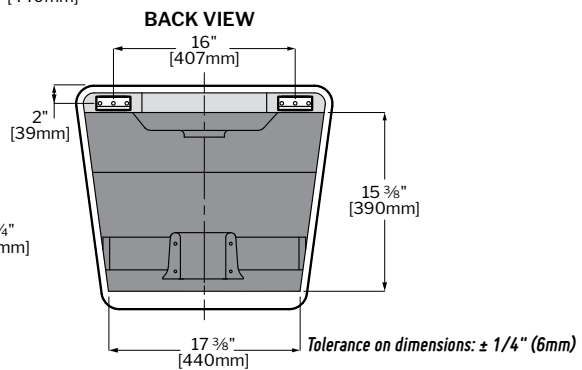

RADIUS VANITY

MODEL	SIZE	COLOR	PRICE
LVRA24-W	23"W x 19 5/8"D x 20"H	White	$1,402
LVRA24-B	23"W x 19 5/8"D x 20"H	Brown	$1,430