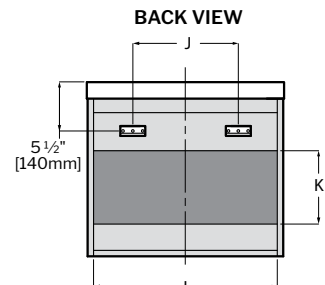

| | LVME18 | LVME26 |
|---|-----------------|-----------------|
| A | 8 7/8" [225MM] | 12 3/4" [325MM] |
| B | 16 1/8" [410MM] | 24" [610MM] |
| C | 16 1/8" [410MM] | 24" [610MM] |
| D | 17 3/4" [450MM] | 25 5/8" [650MM] |
| E | 12 5/8" [320MM] | 20 1/2" [520MM] |
| F | 6 5/16" [160MM] | 10 1/4" [260MM] |
| G | 16 7/8" [430MM] | 24 3/4" [630MM] |
| H | 11" [280MM] | 9" [230MM] |

| MODEL | | SIZE | COLOR | PRICE |
|-------------|----------|-----------------------------------|-------|-------|
| TIDE PETITE | LVTI18-W | 17 3/4" W x 12 5/8" D x 20 7/8" H | White | \$768 |
| | LVTI18-B | 17 3/4" W x 12 5/8" D x 20 7/8" H | Brown | \$810 |
| TIDE GRANDE | LVTI24-W | 23 5/8" W x 15 3/4" D x 20 7/8" H | White | \$878 |
| | LVTI24-B | 23 5/8" W x 15 3/4" D x 20 7/8" H | Brown | \$920 |

| | LVTI18 | LVTI24 |
|---|-----------------|-----------------|
| A | 12 5/8" [320MM] | 15 3/4" [400MM] |
| B | 9 5/8" [245MM] | 11 3/4" [300MM] |
| C | 12" [310MM] | 17 3/4" [450MM] |
| D | 17 3/4" [450MM] | 23 5/8" [600MM] |
| E | 12 5/8" [320MM] | 15 3/4" [400MM] |
| F | 18 7/8" [480MM] | 19" [480MM] |
| G | 12 3/8" [315MM] | 15 1/2" [395MM] |
| H | 13 3/8" [340MM] | 16 3/8" [415MM] |
| I | 17 1/2" [445MM] | 23 3/8" [595MM] |
| J | 13" [330MM] | 13 1/2" [344MM] |
| K | 13 1/8" [330MM] | 7 7/8" [200MM] |
| L | 16 1/8" [410MM] | 22" [560MM] |