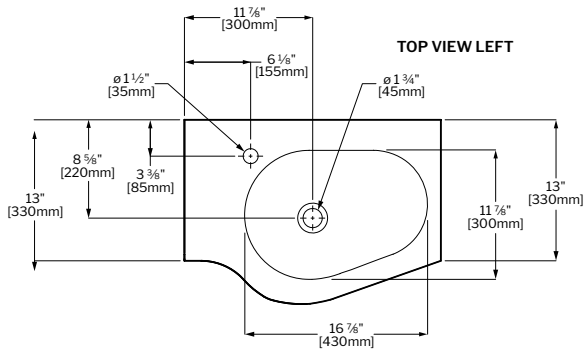

APOGEE VANITY

MODEL	SIZE	COLOR	FAUCET	PRICE
LVAP24L-W	23 5/8"W x 16 7/8"D x 20 7/8"H	White	LEFT SIDE	$1,152
LVAP24L-B	23 5/8"W x 16 7/8"D x 20 7/8"H	Brown	LEFT SIDE	$1,190
*LVAP24R-W NEW!	23 5/8"W x 16 7/8"D x 20 7/8"H	White	RIGHT SIDE	$1,152
*LVAP24R-B	23 5/8"W x 16 7/8"D x 20 7/8"H	Brown	RIGHT SIDE	$1,190

*Coming soon

Tolerance on dimensions: ± 1/4" (6mm)