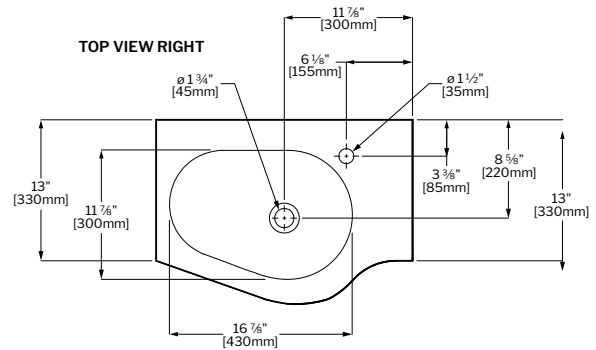

APOGEE VANITY

MODEL	SIZE	COLOR	FAUCET	PRICE
LVAP24L-W	23 5/8"W x 16 7/8"D x 20 7/8"H	White	LEFT SIDE	$1,152
LVAP24L-B	23 5/8"W x 16 7/8"D x 20 7/8"H	Brown	LEFT SIDE	$1,190
*LVAP24R-W NEW!	23 5/8"W x 16 7/8"D x 20 7/8"H	White	RIGHT SIDE	$1,152
*LVAP24R-B	23 5/8"W x 16 7/8"D x 20 7/8"H	Brown	RIGHT SIDE	$1,190

*Coming soon

Tolerance on dimensions: ± 1/4" (6mm)