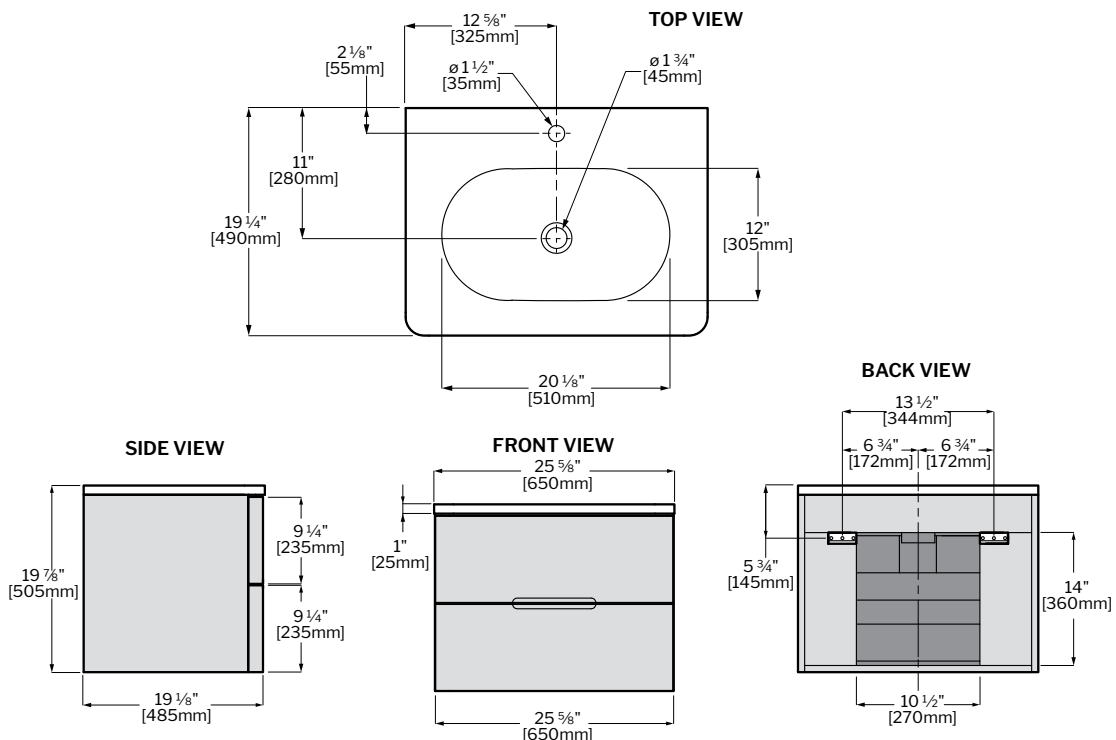

| | LVTI18 | LVTI24 |
|---|-----------------|-----------------|
| A | 12 5/8" [320MM] | 15 3/4" [400MM] |
| B | 9 5/8" [245MM] | 11 3/4" [300MM] |
| C | 12" [310MM] | 17 3/4" [450MM] |
| D | 17 3/4" [450MM] | 23 5/8" [600MM] |
| E | 12 5/8" [320MM] | 15 3/4" [400MM] |
| F | 18 7/8" [480MM] | 19" [480MM] |
| G | 12 3/8" [315MM] | 15 1/2" [395MM] |
| H | 13 3/8" [340MM] | 16 3/8" [415MM] |
| I | 17 1/2" [445MM] | 23 3/8" [595MM] |
| J | 13" [330MM] | 13 1/2" [344MM] |
| K | 13 1/8" [330MM] | 7 7/8" [200MM] |
| L | 16 1/8" [410MM] | 22" [560MM] |

| MODEL | SIZE | COLOR | PRICE |
|----------|--------------------------------|-------|---------|
| LVCE26-W | 25 5/8"W x 19 1/4"D x 19 7/8"H | White | \$1,078 |
| LVCE26-B | 25 5/8"W x 19 1/4"D x 19 7/8"H | Brown | \$1,130 |

| MODEL | SIZE | COLOR | FAUCET | PRICE |
|------------------------|--------------------------------|-------|------------|---------|
| LVAP24L-W | 23 5/8"W x 16 7/8"D x 20 7/8"H | White | LEFT SIDE | \$1,152 |
| LVAP24L-B | 23 5/8"W x 16 7/8"D x 20 7/8"H | Brown | LEFT SIDE | \$1,190 |
| *LVAP24R-W NEW! | 23 5/8"W x 16 7/8"D x 20 7/8"H | White | RIGHT SIDE | \$1,152 |
| *LVAP24R-B | 23 5/8"W x 16 7/8"D x 20 7/8"H | Brown | RIGHT SIDE | \$1,190 |