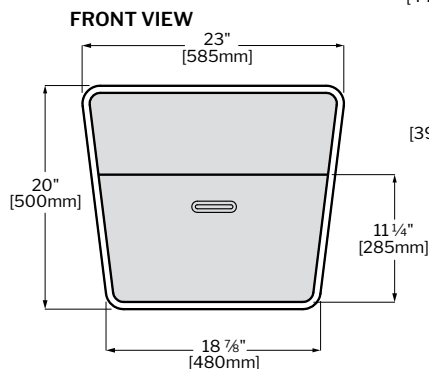

| MODEL | SIZE | COLOR | FAUCET | PRICE |
|------------------------|--------------------------------|-------|------------|---------|
| LVAP24L-W | 23 5/8"W x 16 7/8"D x 20 7/8"H | White | LEFT SIDE | \$1,152 |
| LVAP24L-B | 23 5/8"W x 16 7/8"D x 20 7/8"H | Brown | LEFT SIDE | \$1,190 |
| *LVAP24R-W NEW! | 23 5/8"W x 16 7/8"D x 20 7/8"H | White | RIGHT SIDE | \$1,152 |
| *LVAP24R-B | 23 5/8"W x 16 7/8"D x 20 7/8"H | Brown | RIGHT SIDE | \$1,190 |

*Coming soon

Tolerance on dimensions: ± 1/4" (6mm)

APOGEE

luna

VANITIES

*MODEL LVAP24R-B

*Coming soon

MODEL LVAP24L-B

www.fleurcoluna.com

FLEURCO™

RADIUS VANITY

| MODEL | SIZE | COLOR | PRICE |
|----------|------------------------|-------|---------|
| LVRA24-W | 23"W x 19 5/8"D x 20"H | White | \$1,402 |
| LVRA24-B | 23"W x 19 5/8"D x 20"H | Brown | \$1,430 |