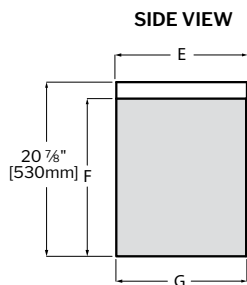

| | LVME18 | LVME26 |
|---|-----------------|-----------------|
| A | 8 7/8" [225MM] | 12 3/4" [325MM] |
| B | 16 1/8" [410MM] | 24" [610MM] |
| C | 16 1/8" [410MM] | 24" [610MM] |
| D | 17 3/4" [450MM] | 25 5/8" [650MM] |
| E | 12 5/8" [320MM] | 20 1/2" [520MM] |
| F | 6 5/16" [160MM] | 10 1/4" [260MM] |
| G | 16 7/8" [430MM] | 24 3/4" [630MM] |
| H | 11" [280MM] | 9" [230MM] |

Tolerance on dimensions: ± 1/4" (6mm)

MERIDIAN PETITE

luna

VANITIES

MODEL LVME18-W

www.fleurcoluna.com

 FLEURCO™

TIDE VANITY

| MODEL | | SIZE | COLOR | PRICE |
|-------------|----------|-----------------------------------|-------|-------|
| TIDE PETITE | LVTI18-W | 17 3/4" W x 12 5/8" D x 20 7/8" H | White | \$768 |
| | LVTI18-B | 17 3/4" W x 12 5/8" D x 20 7/8" H | Brown | \$810 |
| TIDE GRANDE | LVTI24-W | 23 5/8" W x 15 3/4" D x 20 7/8" H | White | \$878 |
| | LVTI24-B | 23 5/8" W x 15 3/4" D x 20 7/8" H | Brown | \$920 |

| | LVTI18 | LVTI24 |
|---|-----------------|-----------------|
| A | 12 5/8" [320MM] | 15 3/4" [400MM] |
| B | 9 5/8" [245MM] | 11 3/4" [300MM] |
| C | 12" [310MM] | 17 3/4" [450MM] |
| D | 17 3/4" [450MM] | 23 5/8" [600MM] |
| E | 12 5/8" [320MM] | 15 3/4" [400MM] |
| F | 18 7/8" [480MM] | 19" [480MM] |
| G | 12 3/8" [315MM] | 15 1/2" [395MM] |
| H | 13 3/8" [340MM] | 16 3/8" [415MM] |
| I | 17 1/2" [445MM] | 23 3/8" [595MM] |
| J | 13" [330MM] | 13 1/2" [344MM] |
| K | 13 1/8" [330MM] | 7 7/8" [200MM] |
| L | 16 1/8" [410MM] | 22" [560MM] |