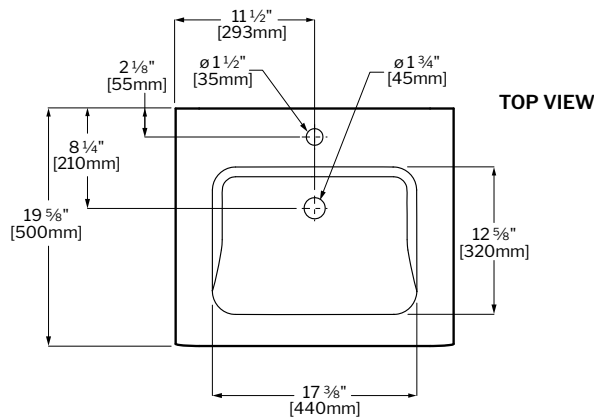

| MODEL | SIZE | COLOR | FAUCET | PRICE |
|------------------------|--------------------------------|-------|------------|---------|
| LVAP24L-W | 23 5/8"W x 16 7/8"D x 20 7/8"H | White | LEFT SIDE | \$1,152 |
| LVAP24L-B | 23 5/8"W x 16 7/8"D x 20 7/8"H | Brown | LEFT SIDE | \$1,190 |
| *LVAP24R-W NEW! | 23 5/8"W x 16 7/8"D x 20 7/8"H | White | RIGHT SIDE | \$1,152 |
| *LVAP24R-B | 23 5/8"W x 16 7/8"D x 20 7/8"H | Brown | RIGHT SIDE | \$1,190 |

*Coming soon

Tolerance on dimensions: ± 1/4" (6mm)

APOGEE

luna

VANITIES

*MODEL LVAP24R-B

*Coming soon

MODEL LVAP24L-B

www.fleurcoluna.com

FLEURCO™

RADIUS VANITY

| MODEL | SIZE | COLOR | PRICE |
|----------|------------------------|-------|---------|
| LVRA24-W | 23"W x 19 5/8"D x 20"H | White | \$1,402 |
| LVRA24-B | 23"W x 19 5/8"D x 20"H | Brown | \$1,430 |