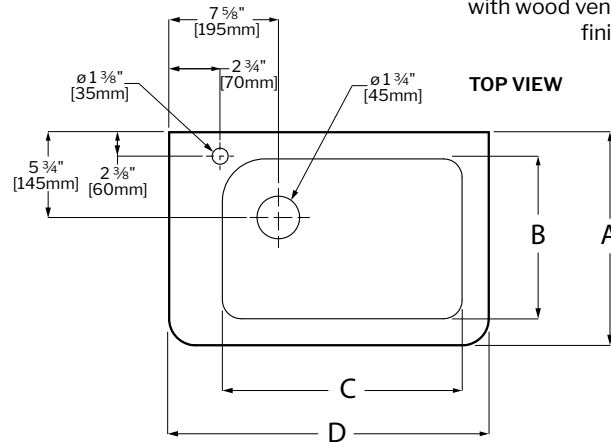

| | LVME18 | LVME26 |
|---|-----------------|-----------------|
| A | 8 7/8" [225MM] | 12 3/4" [325MM] |
| B | 16 1/8" [410MM] | 24" [610MM] |
| C | 16 1/8" [410MM] | 24" [610MM] |
| D | 17 3/4" [450MM] | 25 5/8" [650MM] |
| E | 12 5/8" [320MM] | 20 1/2" [520MM] |
| F | 6 5/16" [160MM] | 10 1/4" [260MM] |
| G | 16 7/8" [430MM] | 24 3/4" [630MM] |
| H | 11" [280MM] | 9" [230MM] |

| MODEL | | SIZE | COLOR | PRICE |
|-------------|----------|-----------------------------------|-------|-------|
| TIDE PETITE | LVTI18-W | 17 3/4" W x 12 5/8" D x 20 7/8" H | White | \$768 |
| | LVTI18-B | 17 3/4" W x 12 5/8" D x 20 7/8" H | Brown | \$810 |
| TIDE GRANDE | LVTI24-W | 23 5/8" W x 15 3/4" D x 20 7/8" H | White | \$878 |
| | LVTI24-B | 23 5/8" W x 15 3/4" D x 20 7/8" H | Brown | \$920 |

| | LVTI18 | LVTI24 |
|---|-----------------|-----------------|
| A | 12 5/8" [320MM] | 15 3/4" [400MM] |
| B | 9 5/8" [245MM] | 11 3/4" [300MM] |
| C | 12" [310MM] | 17 3/4" [450MM] |
| D | 17 3/4" [450MM] | 23 5/8" [600MM] |
| E | 12 5/8" [320MM] | 15 3/4" [400MM] |
| F | 18 7/8" [480MM] | 19" [480MM] |
| G | 12 3/8" [315MM] | 15 1/2" [395MM] |
| H | 13 3/8" [340MM] | 16 3/8" [415MM] |
| I | 17 1/2" [445MM] | 23 3/8" [595MM] |
| J | 13" [330MM] | 13 1/2" [344MM] |
| K | 13 1/8" [330MM] | 7 7/8" [200MM] |
| L | 16 1/8" [410MM] | 22" [560MM] |

| MODEL | SIZE | COLOR | FAUCET | PRICE |
|------------------------|--------------------------------|-------|------------|---------|
| LVAP24L-W | 23 5/8"W x 16 7/8"D x 20 7/8"H | White | LEFT SIDE | \$1,152 |
| LVAP24L-B | 23 5/8"W x 16 7/8"D x 20 7/8"H | Brown | LEFT SIDE | \$1,190 |
| *LVAP24R-W NEW! | 23 5/8"W x 16 7/8"D x 20 7/8"H | White | RIGHT SIDE | \$1,152 |
| *LVAP24R-B | 23 5/8"W x 16 7/8"D x 20 7/8"H | Brown | RIGHT SIDE | \$1,190 |