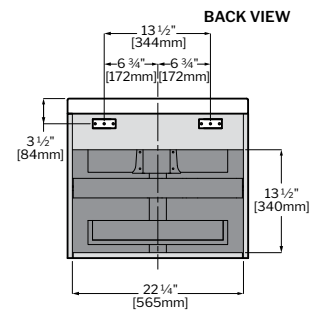

APOGEE VANITY

MODEL	SIZE	COLOR	FAUCET	PRICE
LVAP24L-W	23 5/8"W x 16 7/8"D x 20 7/8"H	White	LEFT SIDE	$1,152
LVAP24L-B	23 5/8"W x 16 7/8"D x 20 7/8"H	Brown	LEFT SIDE	$1,190
*LVAP24R-W NEW!	23 5/8"W x 16 7/8"D x 20 7/8"H	White	RIGHT SIDE	$1,152
*LVAP24R-B	23 5/8"W x 16 7/8"D x 20 7/8"H	Brown	RIGHT SIDE	$1,190

*Coming soon

Tolerance on dimensions: ± 1/4" (6mm)