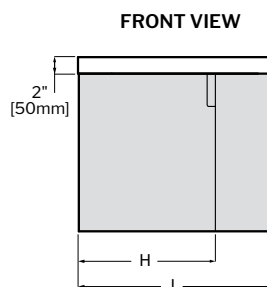

MERIDIAN VANITY

| MODEL | | SIZE | COLOR | PRICE |
|-----------------|----------|--------------------------------|-------|-------|
| MERIDIAN PETITE | LVME18-W | 17 3/4"W x 15 3/4"D x 11 3/4"H | White | \$546 |
| MERIDIAN GRANDE | LVME26-W | 25 5/8"W x 15 3/4"D x 11 3/4"H | White | \$654 |

| | LVME18 | LVME26 |
|---|-----------------|-----------------|
| A | 8 7/8" [225MM] | 12 3/4" [325MM] |
| B | 16 1/8" [410MM] | 24" [610MM] |
| C | 16 1/8" [410MM] | 24" [610MM] |
| D | 17 3/4" [450MM] | 25 5/8" [650MM] |
| E | 12 5/8" [320MM] | 20 1/2" [520MM] |
| F | 6 5/16" [160MM] | 10 1/4" [260MM] |
| G | 16 7/8" [430MM] | 24 3/4" [630MM] |
| H | 11" [280MM] | 9" [230MM] |

| MODEL | | SIZE | COLOR | PRICE |
|-------------|----------|-----------------------------------|-------|-------|
| TIDE PETITE | LVTI18-W | 17 3/4" W x 12 5/8" D x 20 7/8" H | White | \$768 |
| | LVTI18-B | 17 3/4" W x 12 5/8" D x 20 7/8" H | Brown | \$810 |
| TIDE GRANDE | LVTI24-W | 23 5/8" W x 15 3/4" D x 20 7/8" H | White | \$878 |
| | LVTI24-B | 23 5/8" W x 15 3/4" D x 20 7/8" H | Brown | \$920 |

| | LVTI18 | LVTI24 |
|---|-----------------|-----------------|
| A | 12 5/8" [320MM] | 15 3/4" [400MM] |
| B | 9 5/8" [245MM] | 11 3/4" [300MM] |
| C | 12" [310MM] | 17 3/4" [450MM] |
| D | 17 3/4" [450MM] | 23 5/8" [600MM] |
| E | 12 5/8" [320MM] | 15 3/4" [400MM] |
| F | 18 7/8" [480MM] | 19" [480MM] |
| G | 12 3/8" [315MM] | 15 1/2" [395MM] |
| H | 13 3/8" [340MM] | 16 3/8" [415MM] |
| I | 17 1/2" [445MM] | 23 3/8" [595MM] |
| J | 13" [330MM] | 13 1/2" [344MM] |
| K | 13 1/8" [330MM] | 7 7/8" [200MM] |
| L | 16 1/8" [410MM] | 22" [560MM] |