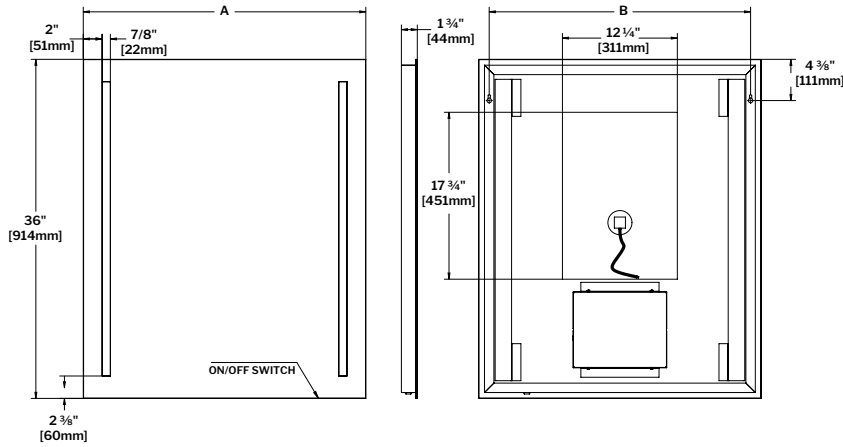

SINGLE CENTERED DEFOGGER / EDGE LIGHT PLACEMENT

MODEL	A	B
MSU2436	24" [610MM]	21 3/4" [552MM]
MSU3036	30" [762MM]	27 3/4" [705MM]
MSU3636	36" [914MM]	33 3/4" [857MM]

Tolerance on dimensions: $\pm 1/4"$ (6mm)