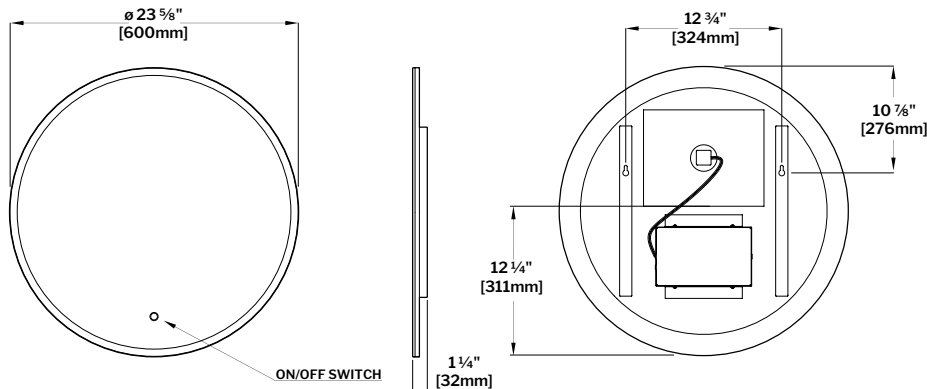

HALO ROUND

Tolerance on dimensions: ± 1/4" (6mm)