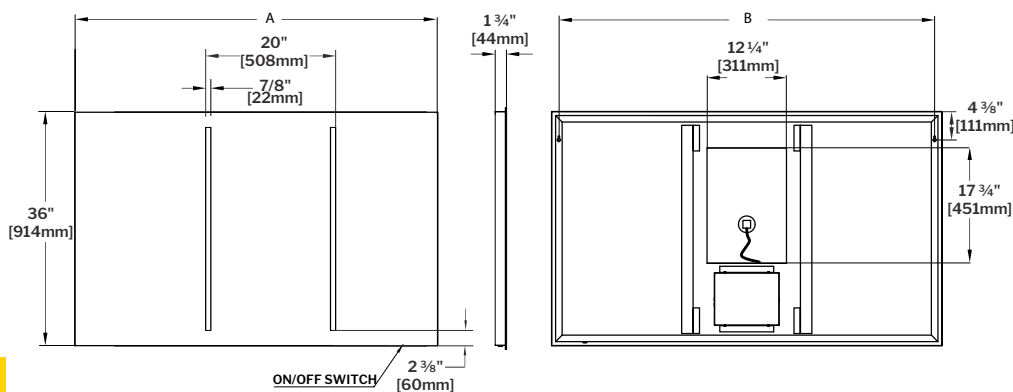

## SINGLE CENTERED DEFOGGER / CENTERED LIGHT PLACEMENT

MODEL	A	B
MSUC4836	48" [1219MM]	45 3/4" [1162MM]
MSUC6036	60" [1524MM]	57 3/4" [1467MM]

Tolerance on dimensions:  $\pm 1/4"$  (6mm)