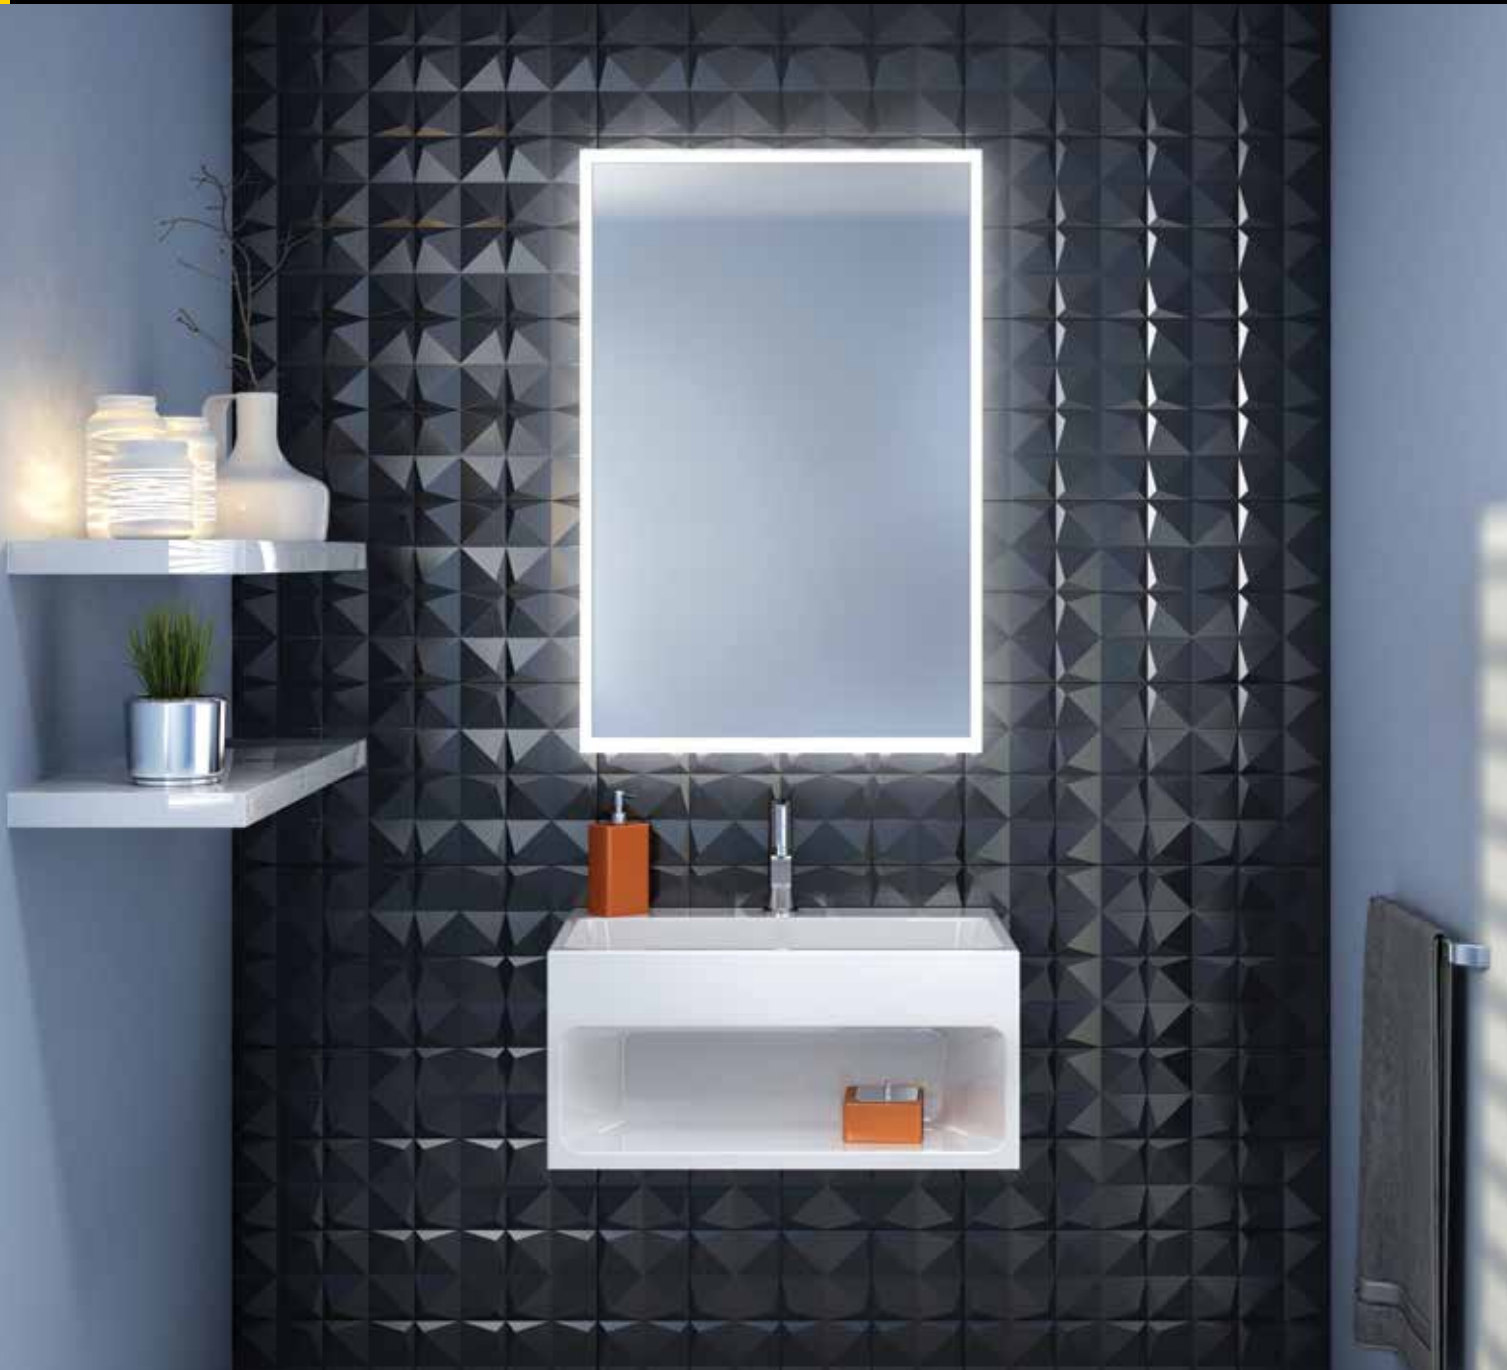

**3500K WARM WHITE LIGHT**

Kelvin (K) is a unit of measurement used to describe the hue of a specific light source. This is not necessarily related to the heat output of the light source but rather the color of the light output. The higher the Kelvin value of the light source, the closer the light's color output will be to actual daylight.