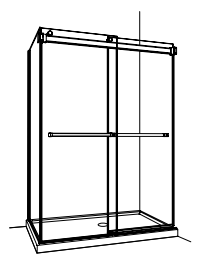

BASE	PRICE	SIZE	Lucite
ABF3248-18	$869	48" x 32" x 3"	✓
ABF3648-18	$894	48" x 36" x 3"	✓
ABE3648-18-11	$1,315	48" x 36" x 3"	✓
ABE3648-18-25	$1,315	48" x 36" x 3"	✓
ADF3648-18	$1,076	48" x 36" x 2"	✓
ABF4836-18-L2 or R2	$894	48" x 36" x 3"	✓
ADT4836-18-L2 or R2	$696	48" x 36" x 3"	
ABT4836-18-L2 or R2	$779	48" x 36" x 3"	

BYPASS 54 WITH RETURN PANEL **NEW**

51" to 54" W x 75" H · Approx. entry: 23 1/2" to 26 1/2"

MODEL	PRICE			FINISH	GLASS
	32"	36"	42"		
NGU54 RP -11-40	$2,032	$2,060	$2,102	Chrome	CLEAR
NGU54 ___ -25-40	$2,088	$2,116	$2,158	Brushed Nickel	CLEAR
NGU54 ___ -33-40	$2,099	$2,126	$2,168	Matte Black	CLEAR

BASE	PRICE	SIZE	Lucite
ADT5436-18-L2 or R2	$728	54" x 36" x 3"	

BYPASS 60 WITH RETURN PANEL

57" to 60" W x 75" H · Approx. entry: 26 1/2" to 29 1/2"

MODEL	PRICE			FINISH	GLASS
	32"	36"	42"		
NGU60 RP -11-40	$2,065	$2,093	$2,135	Chrome	CLEAR
NGU60 ___ -25-40	$2,122	$2,150	$2,192	Brushed Nickel	CLEAR
NEW NGU60 ___ -33-40	$2,132	$2,160	$2,202	Matte Black	CLEAR

BASE	PRICE	SIZE	Lucite
ABF3260-18	$995	60" x 32" x 3"	✓
ABE3260-18-11	$1,345	60" x 32" x 3"	✓
ABE3260-18-25	$1,345	60" x 32" x 3"	✓
ABF3660-18	$1,064	60" x 36" x 3"	✓
ABE3660-18-11	$1,369	60" x 36" x 3"	✓
ABE3660-18-25	$1,369	60" x 36" x 3"	✓
ADF3660-18	$1,121	60" x 36" x 2"	✓
ABF6036-18-L2 or R2	$1,064	60" x 36" x 3"	✓
ADT6036-18-L2 or R2	$801	60" x 36" x 3"	
ABT6036-18-L2 or R2	$925	60" x 36" x 3"	
ABF4260-18	$1,119	60" x 42" x 3"	✓

Return panel can be installed left or right

Left